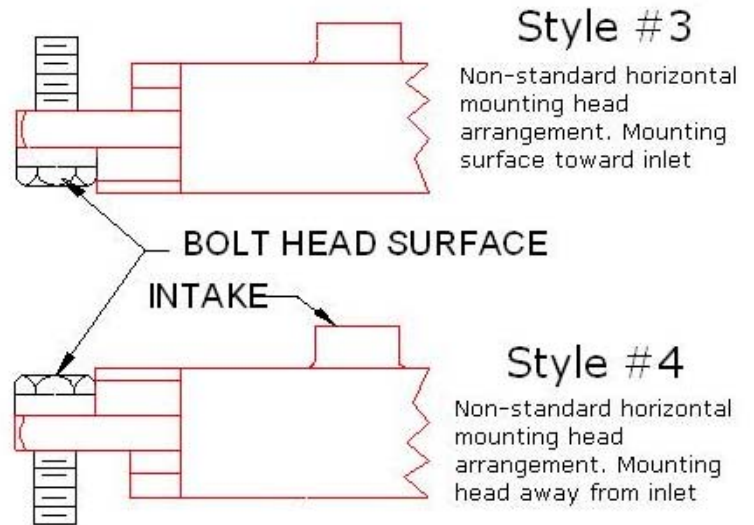

THE CLEVELAND VIBRATOR COMPANY

Customized Mounting Heads Specific to Your Application

You can request that the flats of the mounting head be assembled on the vibrators so they are in particular relationship to the vibrator intake connection. Call sales for more information.