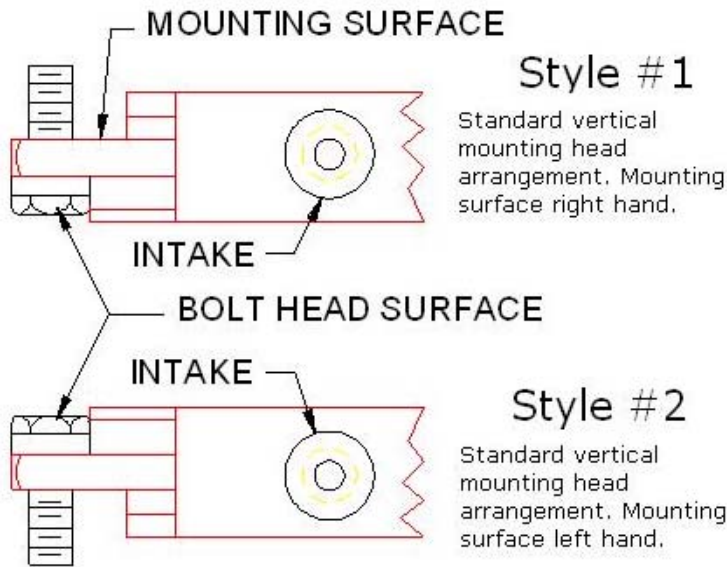

THE CLEVELAND VIBRATOR COMPANY

Customized Mounting Heads Specific to Your Application

You can request that the flats of the mounting head be assembled on the vibrators so they are in particular relationship to the vibrator intake connection. Call sales for more information.